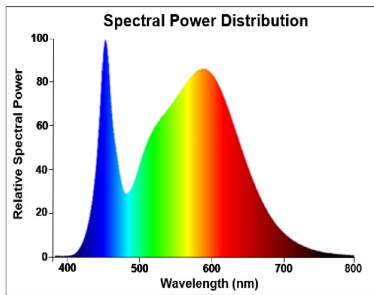

### Optical data

Colour temperature (K)	4000
Light colour	Cool White
CRI (Ra)	80
Colour Variation Initial (SDCM)	SDCM6
Photobiological Risk Group	RG0

## PHOTOMETRY